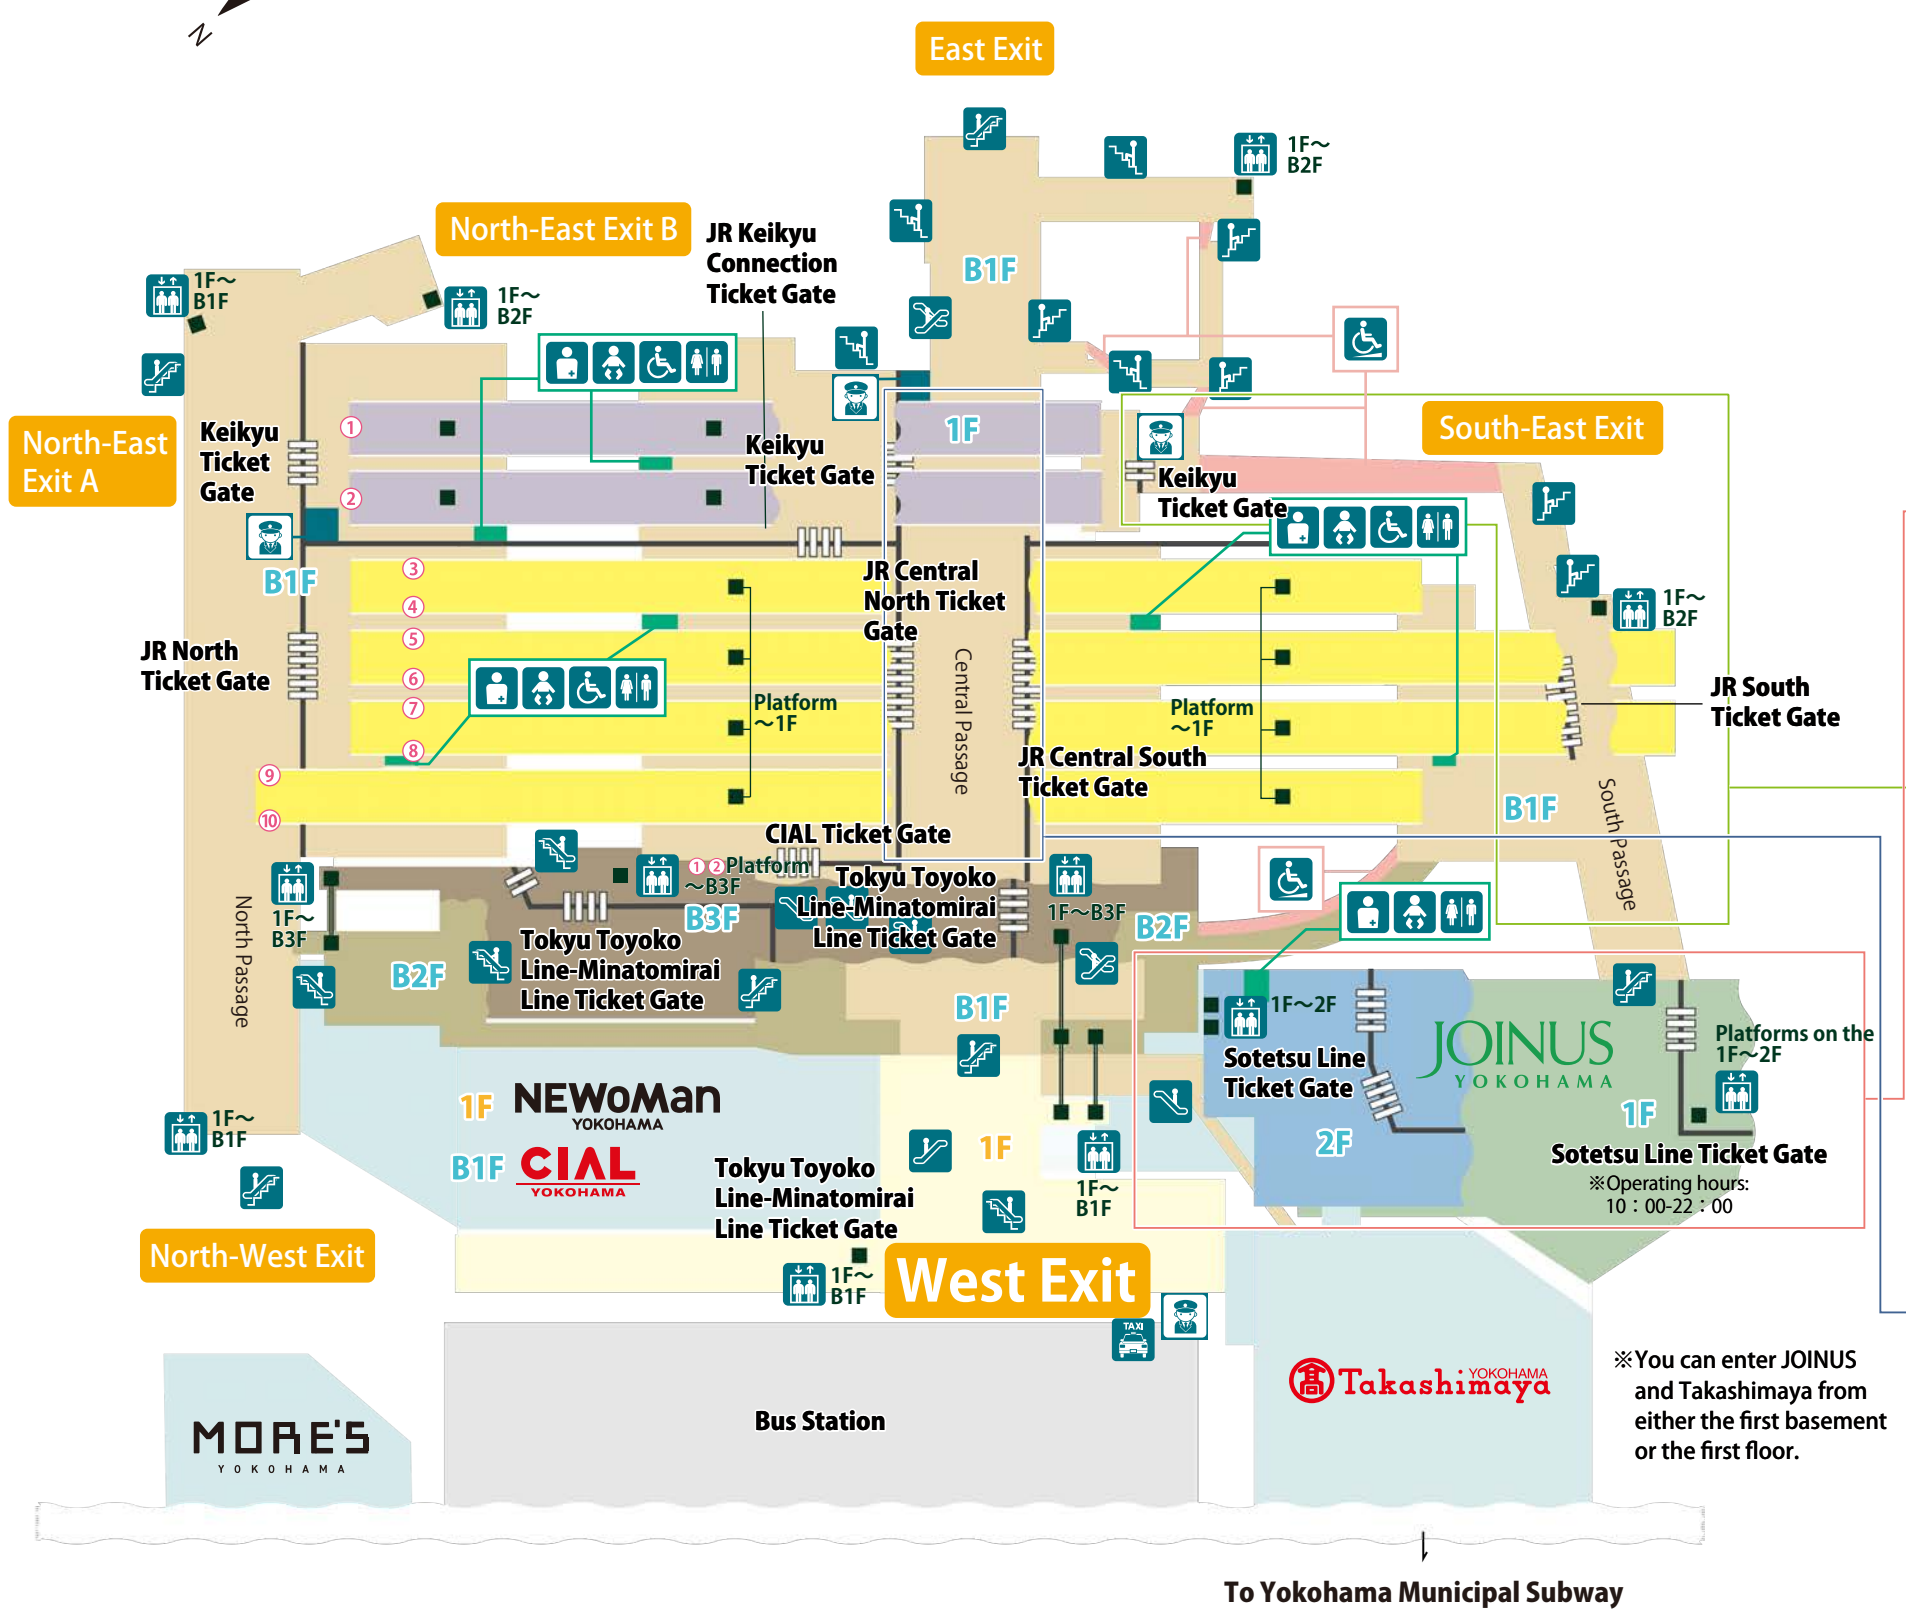

〈Elevational View of Yokohama Station〉

※Operating hours:
10:00-22:00

※You can enter JOINUS and Takashimaya from either the first basement or the first floor.

- Map Key
- Ticket Gate
 - Platform No.
 - Slope
 - Restroom
 - Elevator
 - Escalator
 - Stairs
 - Stairs with Escalators
 - Railway Police
 - Taxicab Stand
 - Restroom for Everyone
 - Slope

Guide for commercial facilities

CIAL YOKOHAMA

CIAL Yokohama consists of the main building and the annex. It proposes fulfilling lifestyles by offering the pleasure in eating.

Takashimaya YOKOHAMA

There are a number of global high-end brand shops. The floor for food products is lined with famous shops of delicatessen, sweets, etc. from around Japan.

CeeU Yokohama

We support your daily life at shops and clinics that support beauty and health, including AEON FOOD STYLE, EDION, and Victoria.

SHERATON YOKOHAMA Bay Hotel & Towers

One min. on foot from Yokohama Station. Available not only for lodging, but also for dining at any of the eight restaurants or bars holding a wedding ceremony or a banquet, or the like.

SEA BASS Terminal

	Bus	Destination
	SEA BASS	Pia Akarenga

* Bus stop names in English are in accordance with the description of actual bus stops.

As of April 2024