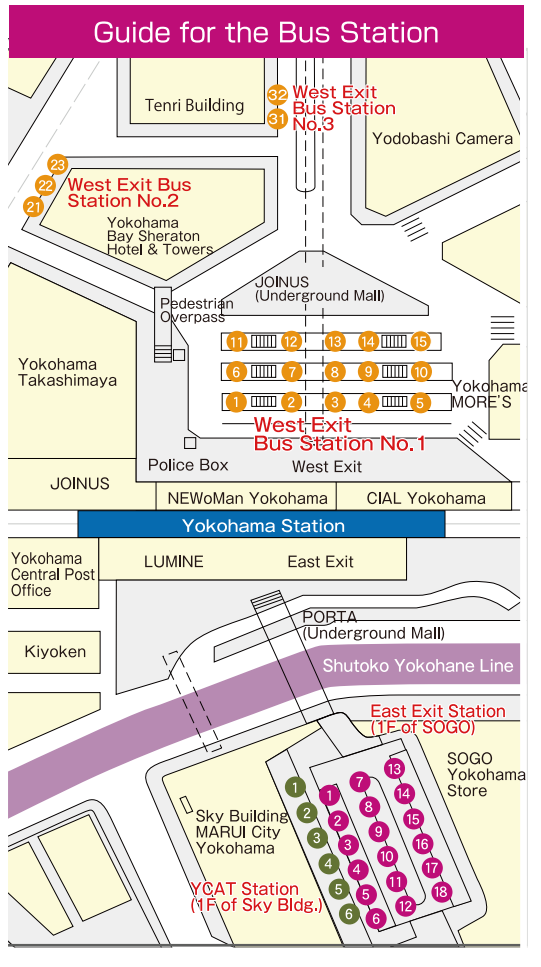

●Website full of information!

URL of the website of Yokohama-Nishiguchi Area Management

<http://www.yokohamanishiguchi.or.jp>

●Scan this QR code to access the website for mobile phones

\Click!\

〈Floor Plan of Yokohama Station〉

〈Elevational View of Yokohama Station〉

※Operating hours:
10:00-22:00

※You can enter JOINUS and Takashimaya from either the first basement or the first floor.

- Map Key
- Ticket Gate
 - Platform No.
 - Slope
 - Restroom
 - Elevator
 - Escalator
 - Stairs
 - Stairs with Escalators
 - Railway Police
 - Taxicab Stand
 - Restroom for Everyone
 - Slope

Overall Map of Yokohama-Nishiguchi

- ### Map Symbols
- | | | |
|--|--|--|
| | | |
| | | |
| | | |
| | | |
| | | |
| | | |
| | | |
- As of April 2024

YOKOHAMA AREA MANAGEMENT

YOKOHAMA NISHIGUCHI INFO

YOKOHAMA NISHIGUCHI INFO website is here >>>

Guide for commercial facilities

CIAL YOKOHAMA

CIAL Yokohama consists of the main building and the annex. It proposes fulfilling lifestyles by offering the pleasure in eating.

Takashimaya YOKOHAMA

There are a number of global high-end brand shops. The floor for food products is lined with famous shops of delicatessen, sweets, etc. from around Japan.