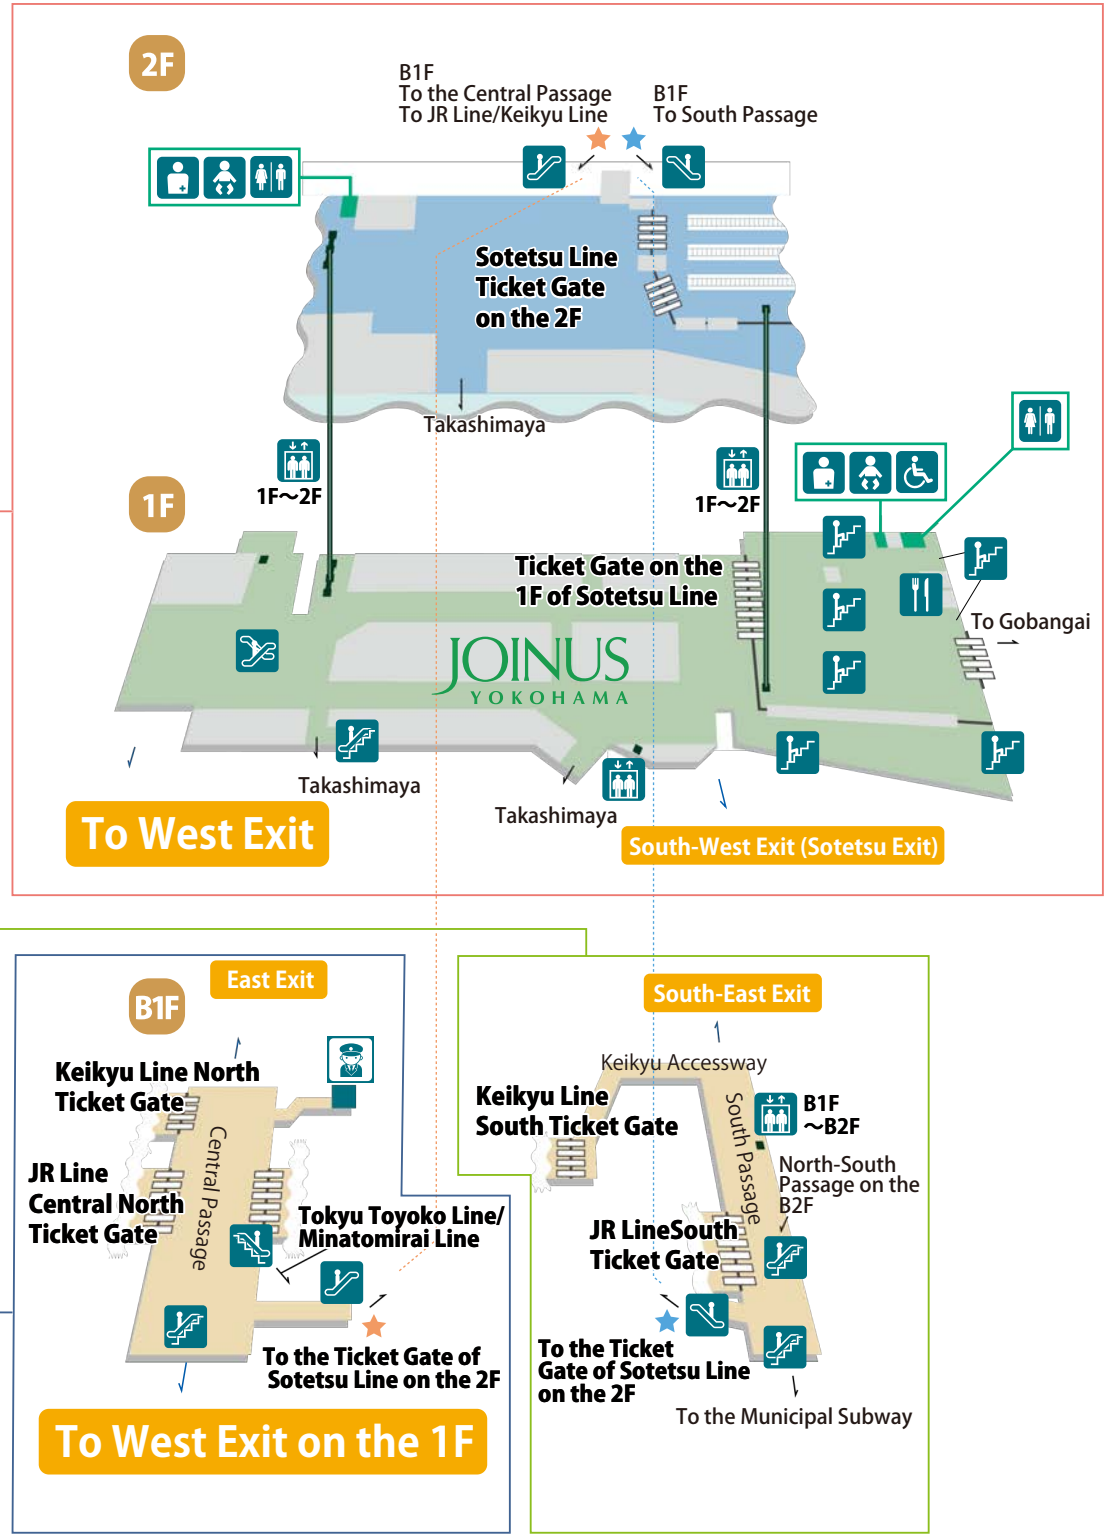

●Website full of information!

URL of the website of Yokohama-Nishiguchi Area Management

<http://www.yokohamanishiguchi.or.jp>

●Scan this QR code to access the website for mobile phones

\Click!\

〈Floor Plan of Yokohama Station〉

〈Elevational View of Yokohama Station〉

※Operating hours:
10:00-22:00

※You can enter JOINUS and Takashimaya from either the first basement or the first floor.

- Map Key
- Ticket Gate
 - Platform No.
 - Slope
 - Restroom
 - Elevator
 - Escalator
 - Stairs
 - Stairs with Escalators
 - Railway Police
 - Taxicab Stand
 - Restroom for Everyone
 - Slope

CeeU Yokohama

We support your daily life at shops and clinics that support beauty and health, including AEON FOOD STYLE, EDION, and Victoria.

SHERATON YOKOHAMA Bay Hotel & Towers

One min. on foot from Yokohama Station. Available not only for lodging, but also for dining at any of the eight restaurants or bars holding a wedding ceremony or a banquet, or the like.

SEA BASS Terminal

	Bus	Destination
	SEA BASS	Pia Akarenga

* Bus stop names in English are in accordance with the description of actual bus stops.

As of April 2024