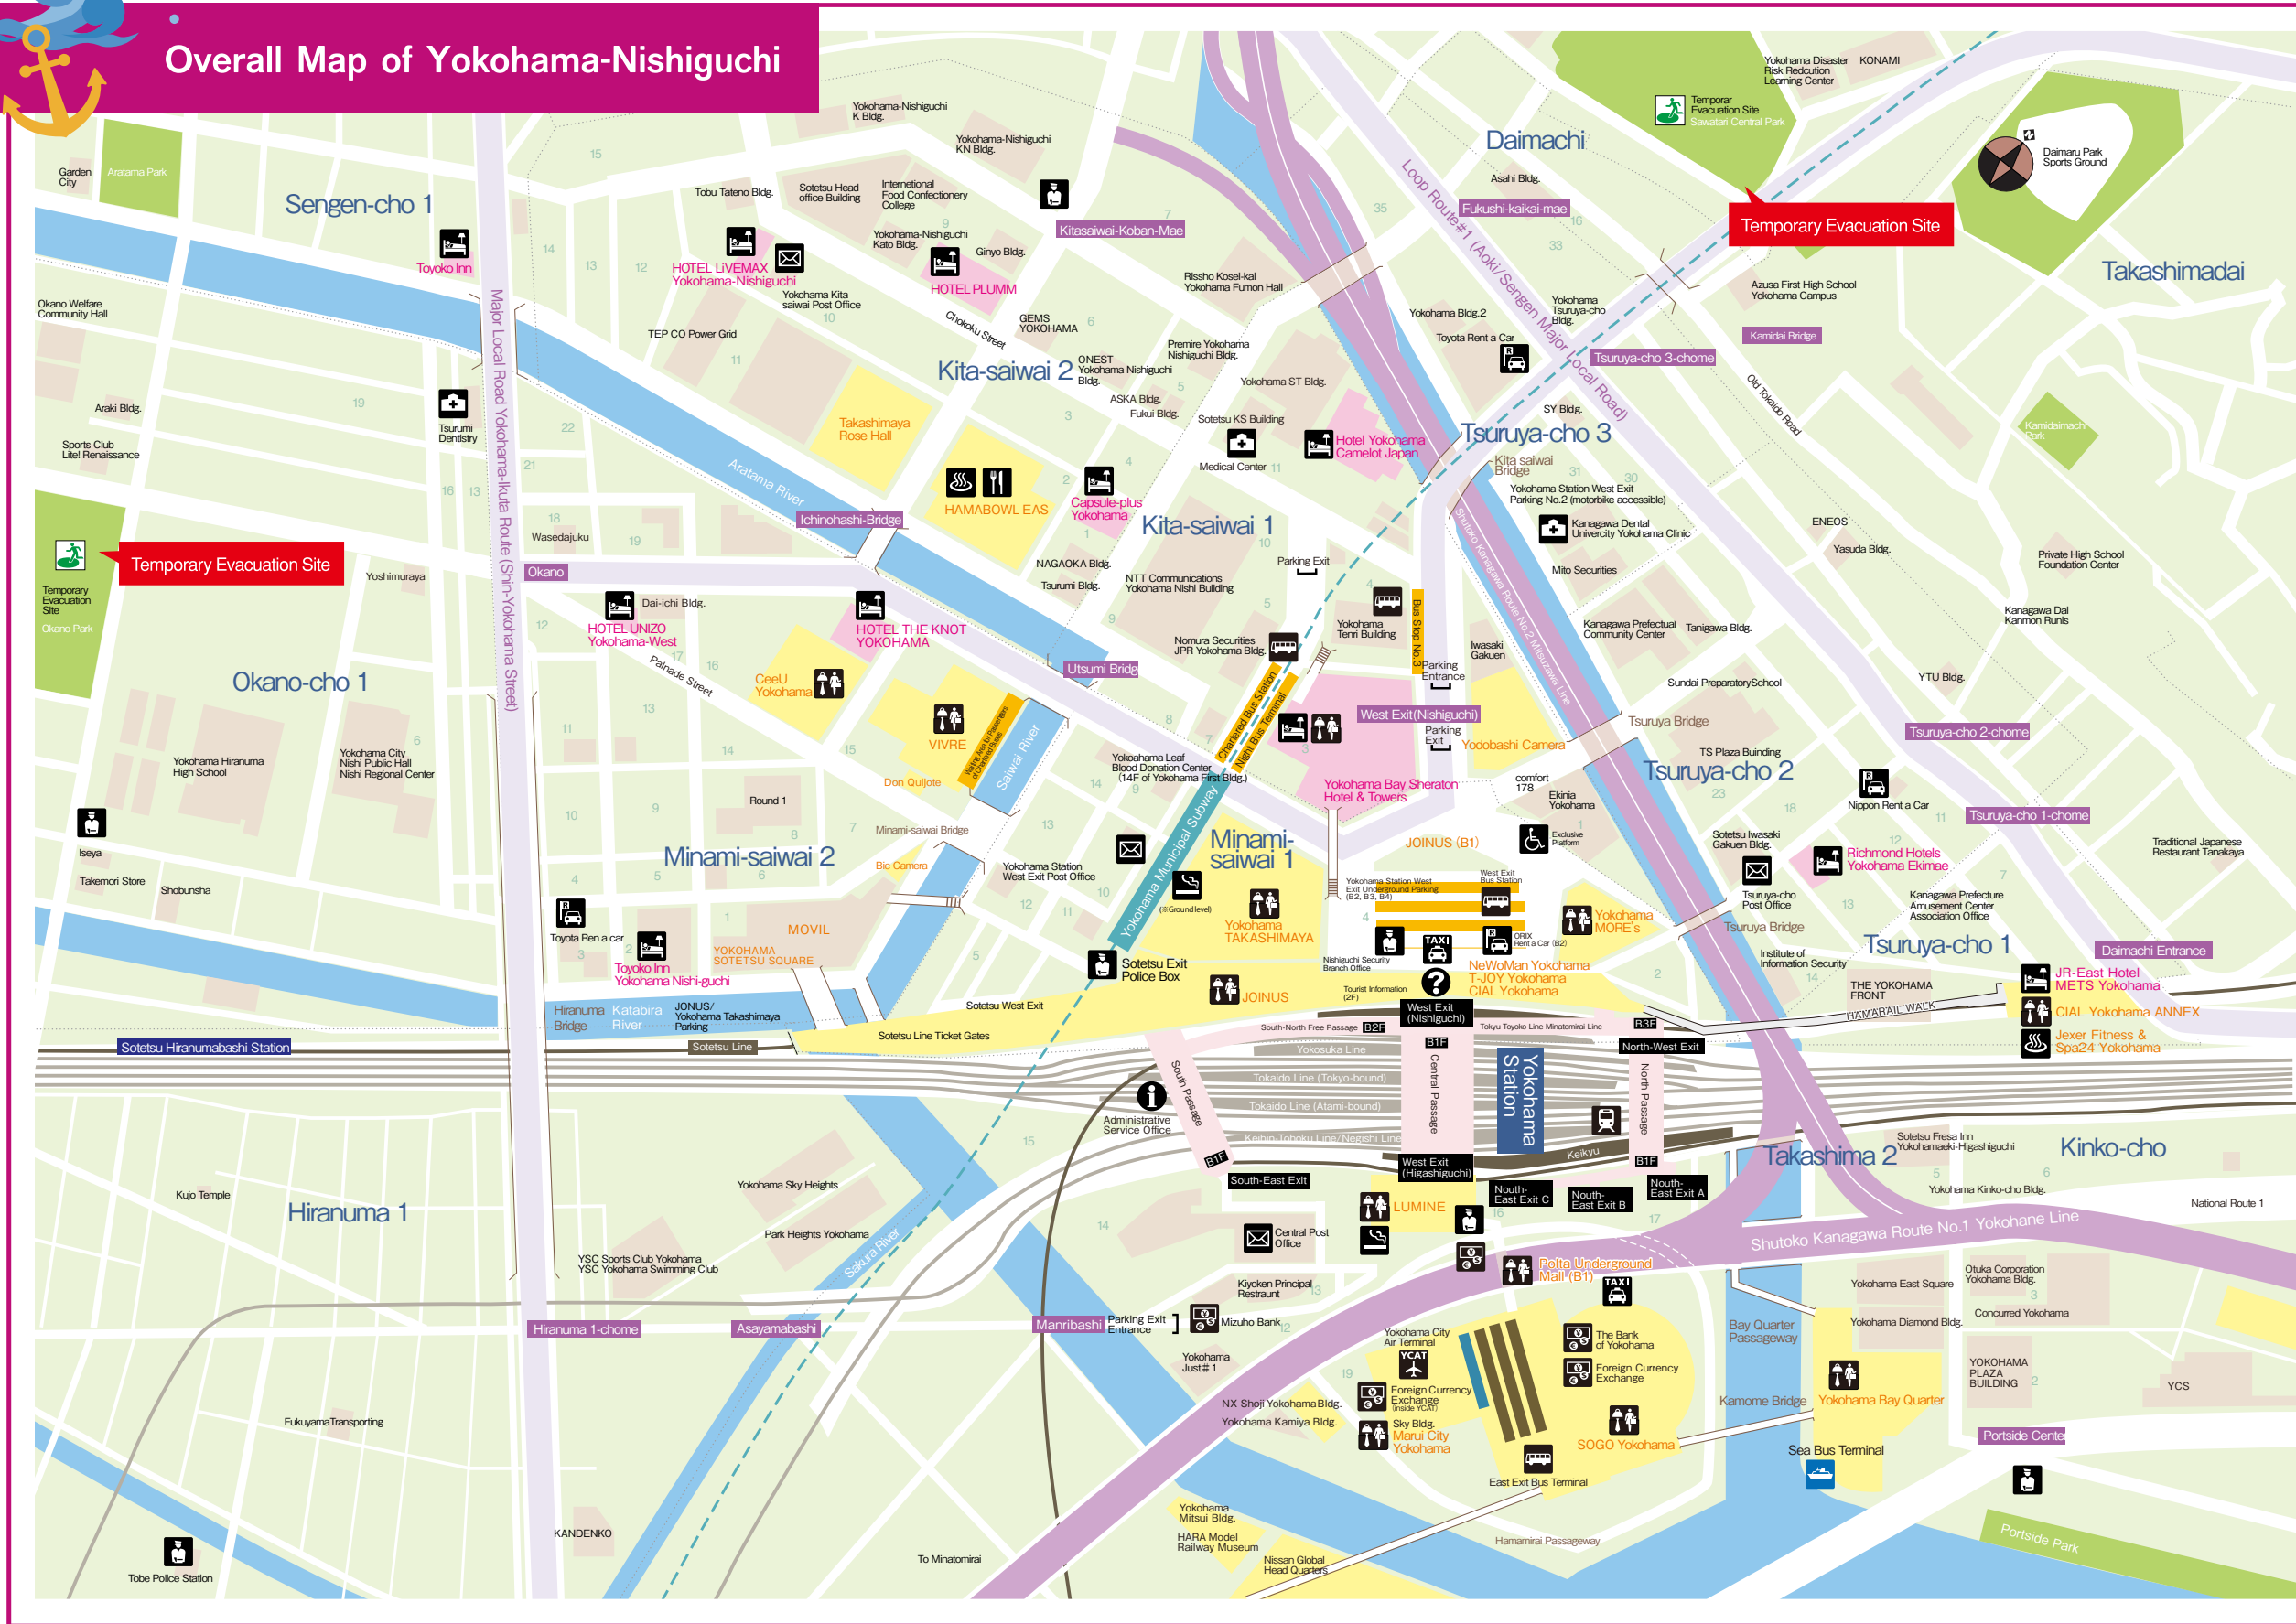

Full of smiles, fun updated!

Yokohama-Nishiguchi Guide Map

YOKOHAMA-NISHIGUCHI GUIDE MAP

Yokohama-Nishiguchi Area Management

Established on April 3, 2017, for the purpose of developing a next-generation town in the area around West Exit of Yokohama Station. A broad range of people, including land owners, merchants, workers, visitors, and residents, cooperate in planning and operating events, workshops, etc., disseminating information on West Exit of Yokohama Station, promoting it, and conducting anti-crime measures, beautification activities, and so on.

〈Elevational View of Yokohama Station〉

※Operating hours:
10:00-22:00

※You can enter JOINUS and Takashimaya from either the first basement or the first floor.

- Map Key
- Ticket Gate
 - Platform No.
 - Slope
 - Restroom
 - Elevator
 - Escalator
 - Stairs
 - Stairs with Escalators
 - Railway Police
 - Taxicab Stand
 - Restroom for Everyone
 - Slope

Overall Map of Yokohama-Nishiguchi

- ### Map Symbols
- | | | |
|--|--|--|
| | | |
| | | |
| | | |
| | | |
| | | |
| | | |
| | | |
- As of April 2024

YOKOHAMA AREA MANAGEMENT

YOKOHAMA NISHIGUCHI INFO

YOKOHAMA NISHIGUCHI INFO website is here >>>

SEA BASS Terminal

	Bus	Destination
	SEA BASS	Pia Akarenga

* Bus stop names in English are in accordance with the description of actual bus stops.

As of April 2024