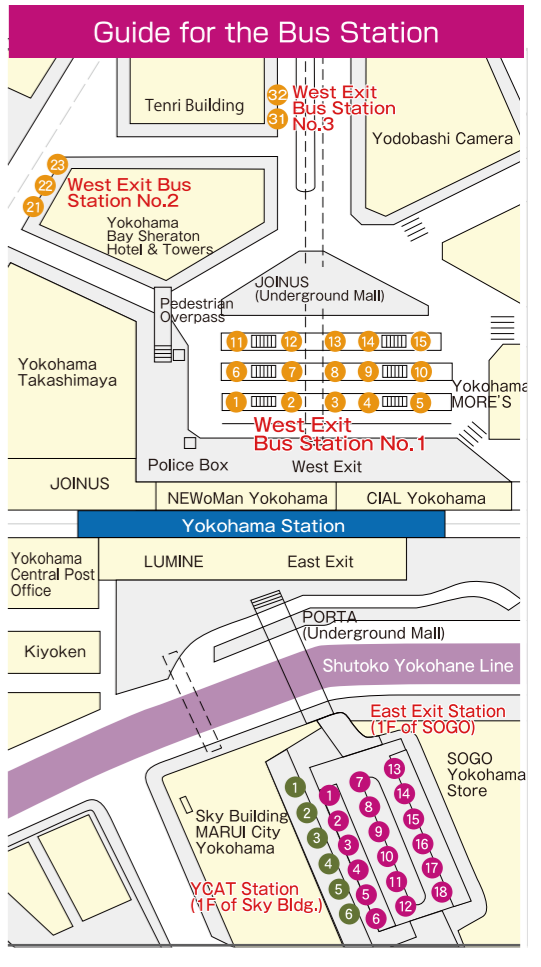

Overall Map of Yokohama-Nishiguchi

- ### Map Symbols
- | | | |
|--|--|--|
| | | |
| | | |
| | | |
| | | |
| | | |
| | | |

As of February 2022

YOKOHAMA NISHIGUCHI INFO website is here >>>

Click! /

Guide for commercial facilities

MORE'S YOKOHAMA

A shopping building that houses popular boutique shops and various restaurants. The three floors from the 5F-7F are occupied by Tokyu Hands Shop.

VIVRE 横浜ビブレ

A shopping center that houses a number of apparel shops themed under street culture and allows visitors to enjoy various cultures, including music, anime, and books.

SHERATON

One min. on foot from Yokohama Station. Available not only for lodging, but also for dining at any of the eight restaurants or bars holding a wedding ceremony or a banquet, or the like.

CIAL YOKOHAMA

CIAL Yokohama consists of the main building and the annex. It proposes fulfilling lifestyles by offering the pleasure in eating.

NEWoMan YOKOHAMA

A commercial facility for producing lifestyles for independent women, including fashion, beauty, food, and culture.