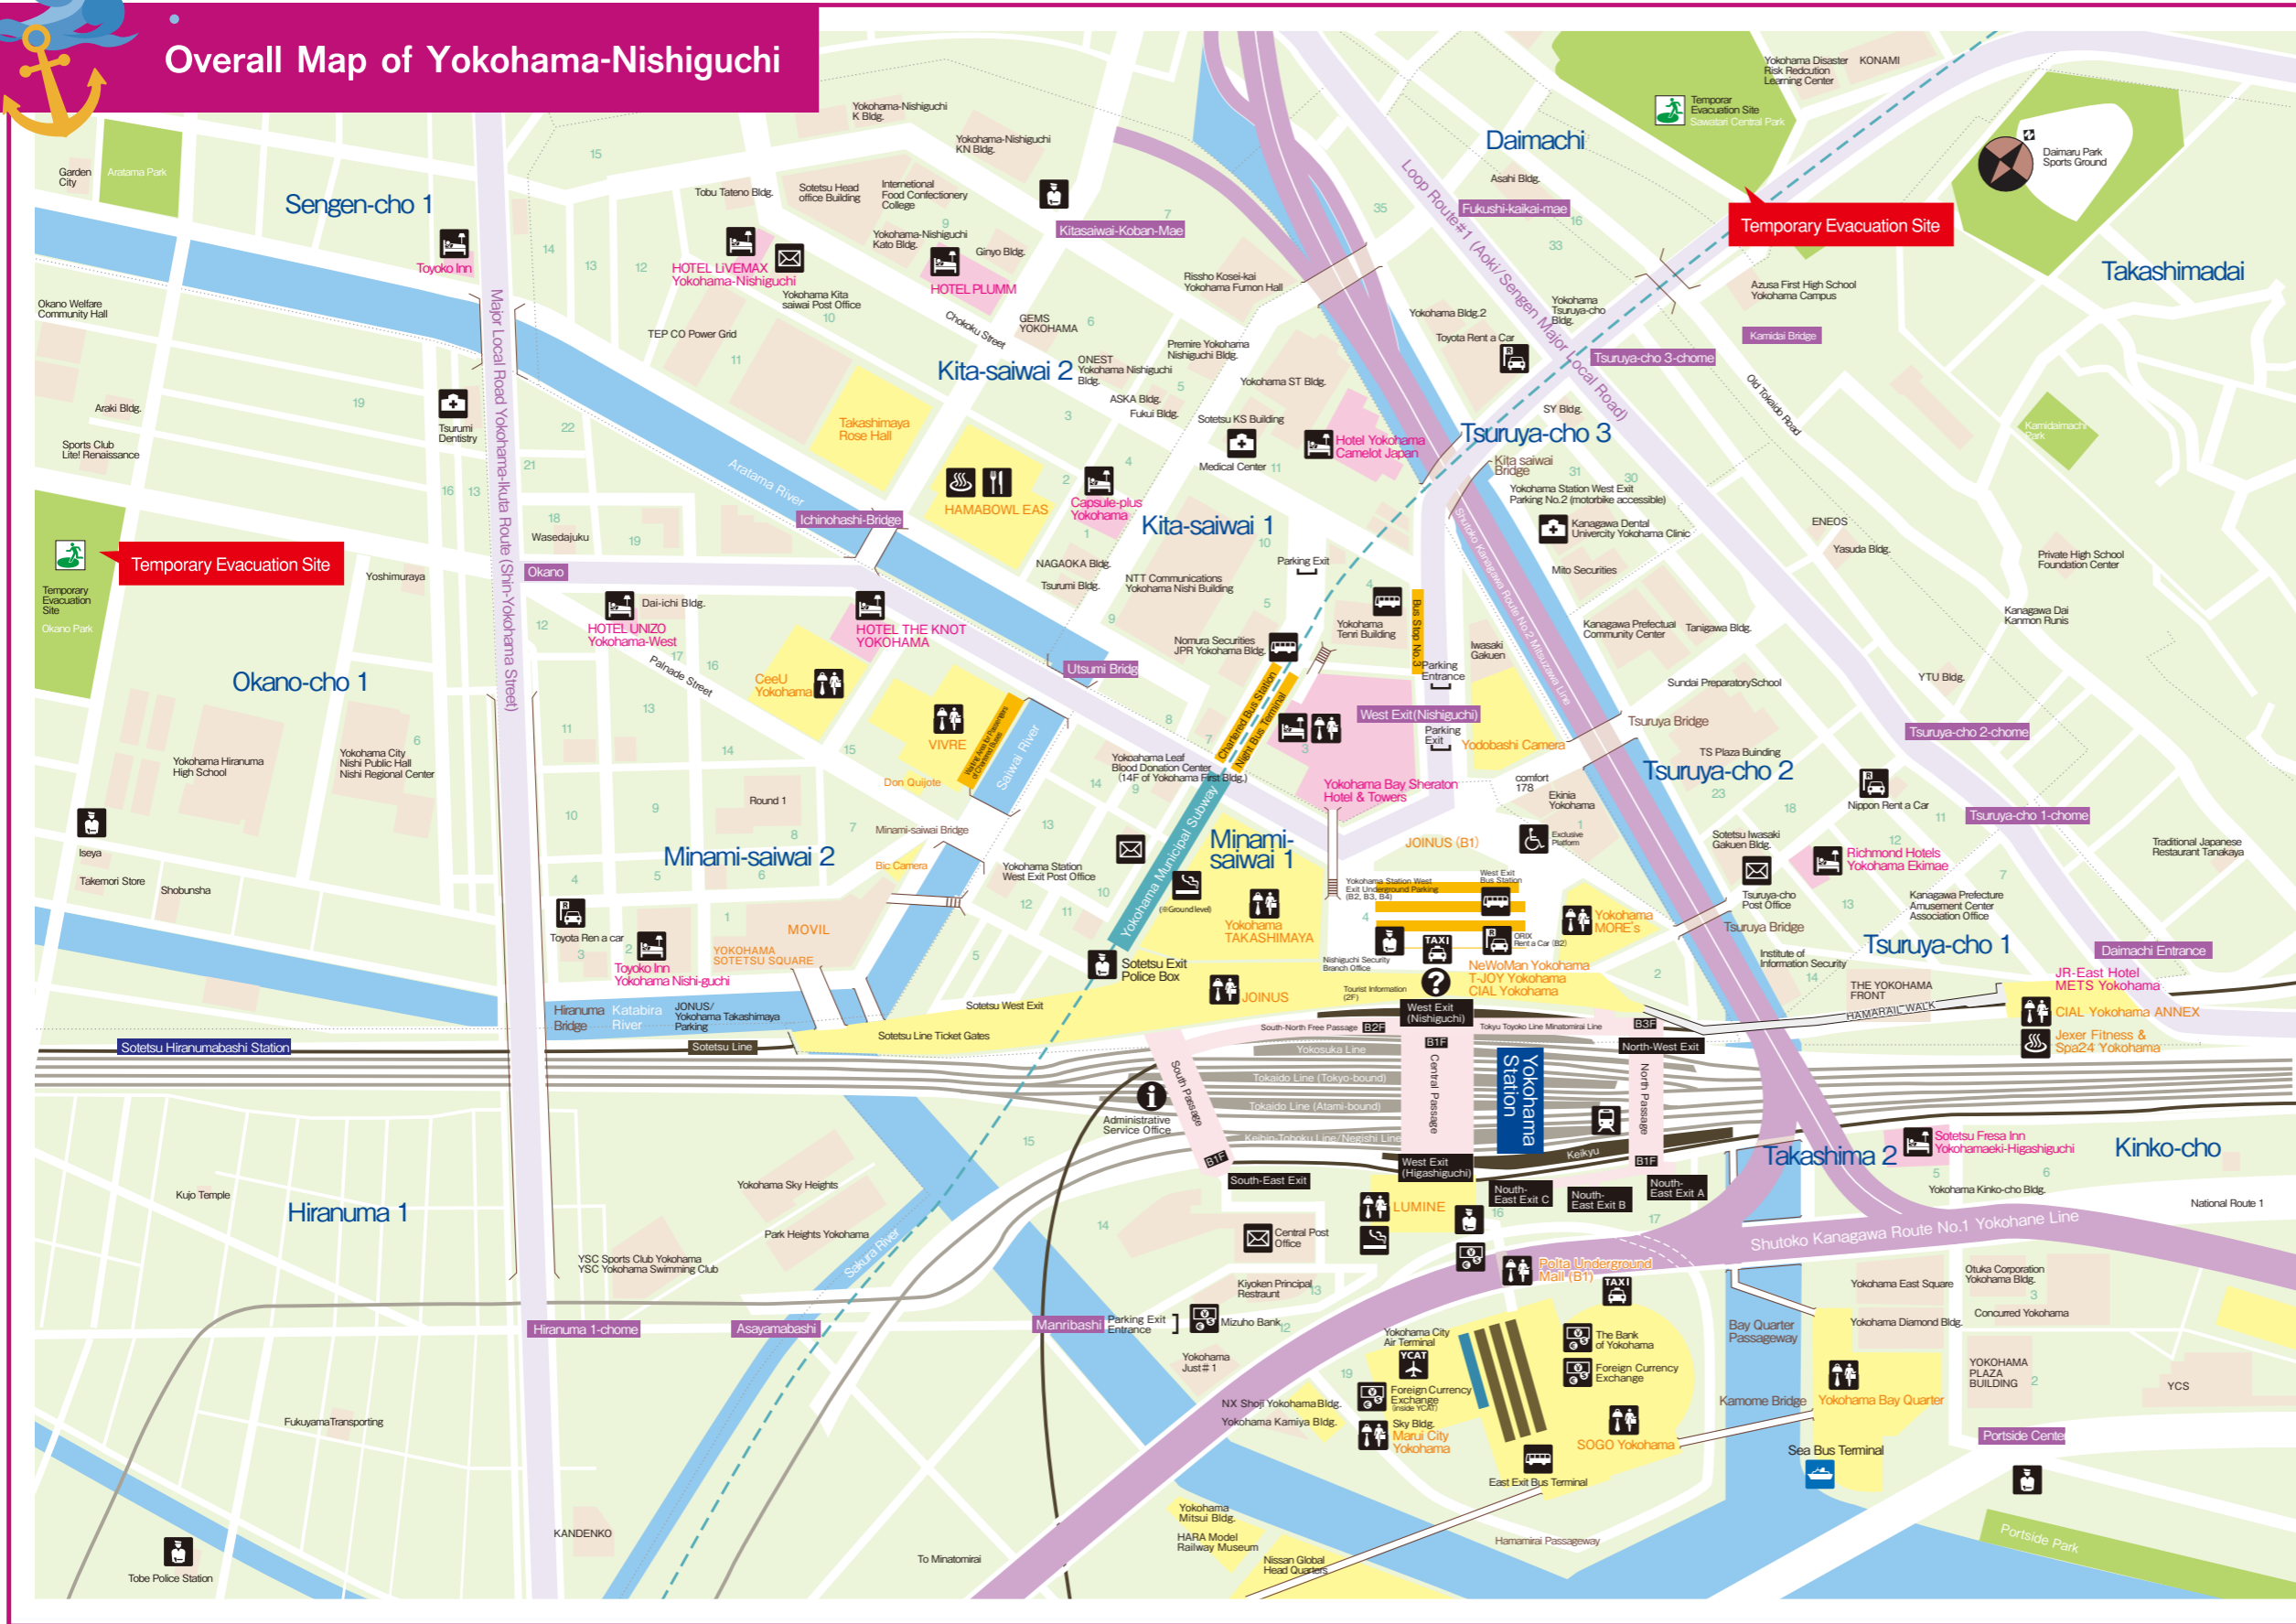

Overall Map of Yokohama-Nishiguchi

- ### Map Symbols
- | | | |
|--|--|--|
| | | |
| | | |
| | | |
| | | |
| | | |
| | | |

As of February 2022

YOKOHAMA NISHIGUCHI INFO website is here >>>

Click! /

Guide for commercial facilities

MORE'S YOKOHAMA

A shopping building that houses popular boutique shops and various restaurants. The three floors from the 5F-7F are occupied by Tokyu Hands Shop.

VIVRE 横浜ビブレ

A shopping center that houses a number of apparel shops themed under street culture and allows visitors to enjoy various cultures, including music, anime, and books.

SHERATON

One min. on foot from Yokohama Station. Available not only for lodging, but also for dining at any of the eight restaurants or bars holding a wedding ceremony or a banquet, or the like.

CIAL YOKOHAMA

Guide for hotels

CAMELOT Japan

Five min. on foot from Yokohama Station. Relaxing and pleasurable space with a banquet/bridal restaurant.